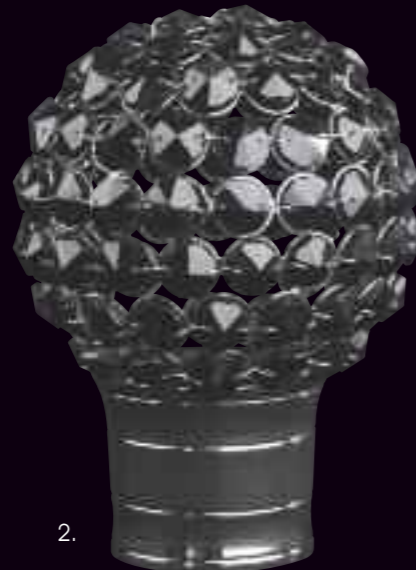

G2 Galleria

The glamorous sister to the popular Galleria collection.

Black Nickel, Brushed Silver and Burnished Brass curtain poles.

50^{Diameter}mm

Smoked Pumpkin

Hand blown glass gives a shimmering depth to this piece. The pumpkin is displayed upon a ribbed black nickel barrel collar.

Black Nickel Finials

1. 4593R Silvered Cracked Ball (Black Nickel)
2. 4595R Black Jewelled Cage (Black Nickel)
3. 4592R Smoked Pumpkin (Black Nickel)