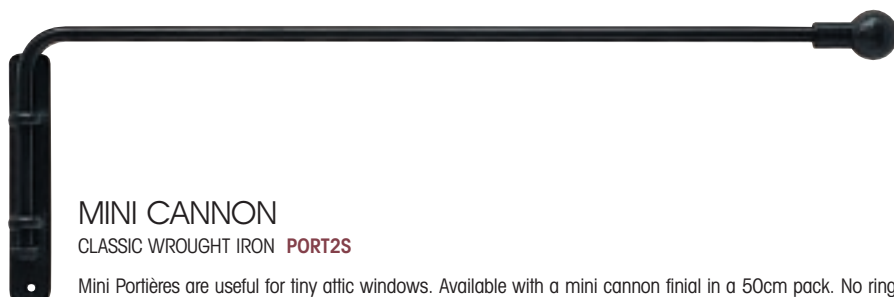

Artisan Poles

portières: 12mm

Portières help to keep out the cold when used for door curtains. Available in a choice of three finials complete with 10 rings. Overall length: 1m. Pole can be cut down.