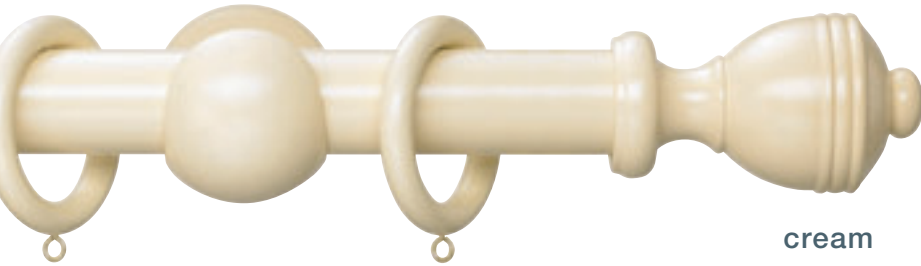

acorn finials

Catalogue No.	Description
WD28ACN/	28mm Acorn Finials (1 pair)
WD35ACN/	35mm Acorn Finials (1 pair)
WD50ACN/	50mm Acorn Finials (1 pair)

Available in Light Oak (LOK), Mid Oak (MOK), Dark Oak (DOK), Cream (CRE), Distressed Cream (DCRE), Cream Gold (CRGD) and Black Gold (BGLD). Acorn finials made from resin.

light oak

mid oak

cream

distressed cream

cream gold

black gold

mix & match

wood
works

urn finials

cream

urn finials

Catalogue No.	Description
WD28URN/	28mm Urn Finials (1 pair)
WD35URN/	35mm Urn Finials (1 pair)
WD50URN/	50mm Urn Finials (1 pair)

Available in Light Oak (LOK), Mid Oak (MOK), Dark Oak (DOK), Cream (CRE), Distressed Cream (DCRE), Cream Gold (CRGD) and Black Gold (BGLD).