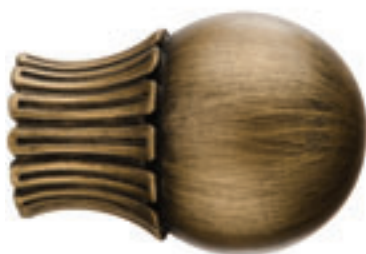

byzantine finials

distressed cream

black gold

cream gold

byzantine finials

Catalogue No.	Description
WD35BYZ/	35mm Byzantine Finials (1 pair)
WD50BYZ/	50mm Byzantine Finials (1 pair)

Available in Distressed Cream (DCRE), Cream Gold (CRGD) and Black Gold (BGLD). Pole shown with optional ornate bracket (sold separately).

*Masterpiece
Collection*

mix & match

wood
works

elizabethan orb finials

distressed cream

cream gold

black gold

elizabethan orb finials

Catalogue No.	Description
WD35EORB/	35mm Elizabethan Orb Finials (1 pair)
WD50EORB/	50mm Elizabethan Orb Finials (1 pair)

Available in Distressed Cream (DCRE),
Cream Gold (CRGD) and Black Gold (BGLD).
Pole shown with optional ornate bracket (sold separately).