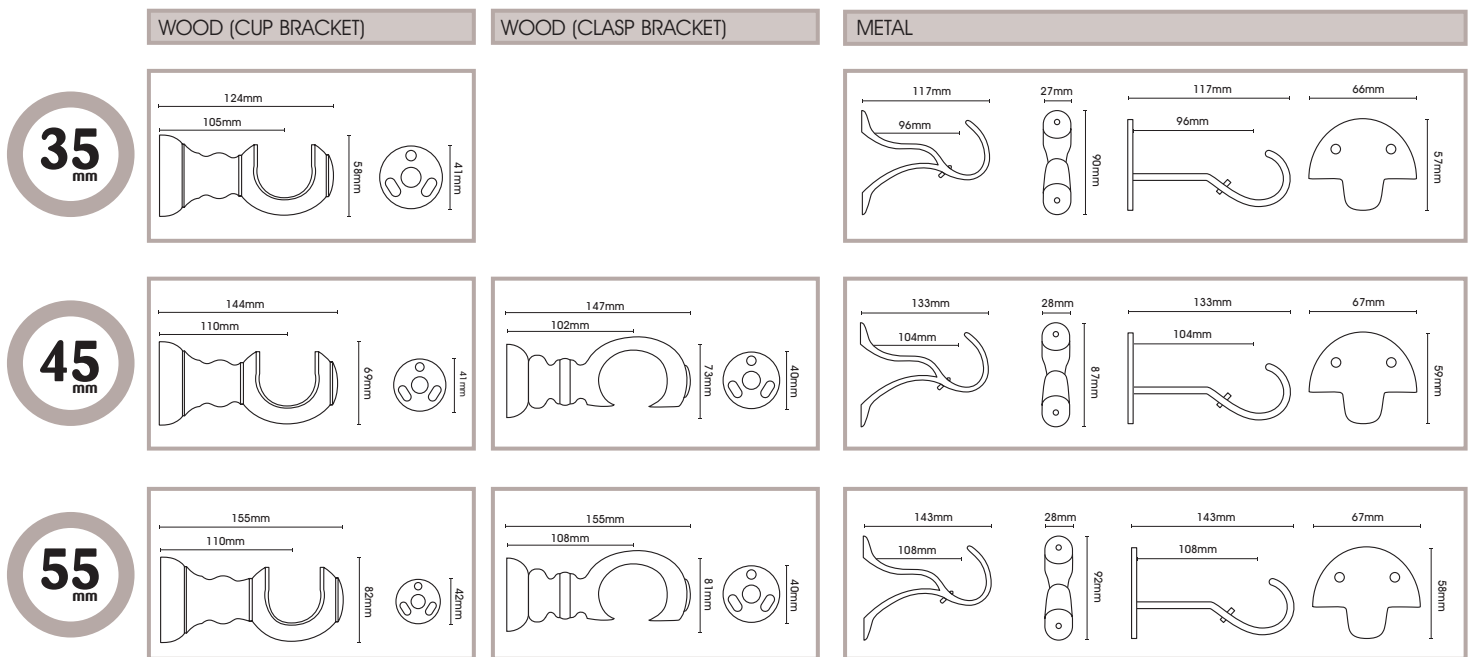

35mm available in pole sizes: 120 | 180 | 300 | 360. 45mm available in pole sizes: 180 | 240 | 300 | 360 | 420.

55mm available in pole sizes: 180 | 240 | 300 | 360 | 420 | 480

Finials

Brackets

Please note: all above dimensions are approximate only

Complete Pole Packs including all fittings and instructions

Poles supplied with finials, brackets and 10 rings per metre. 240cm pole includes a centre bracket.

Poles 300cm and above supplied in 2 pieces and includes a joining screw and centre bracket.

Please note: the pole lengths do not include finials, see diagram below.

Lengths Available:

35mm Poles: 120cm, 180cm, 300cm, 360cm

45mm Poles: 180cm, 240cm, 300cm, 360cm, 420cm

55mm Poles: 180cm, 240cm, 300cm, 360cm, 420cm, 480cm