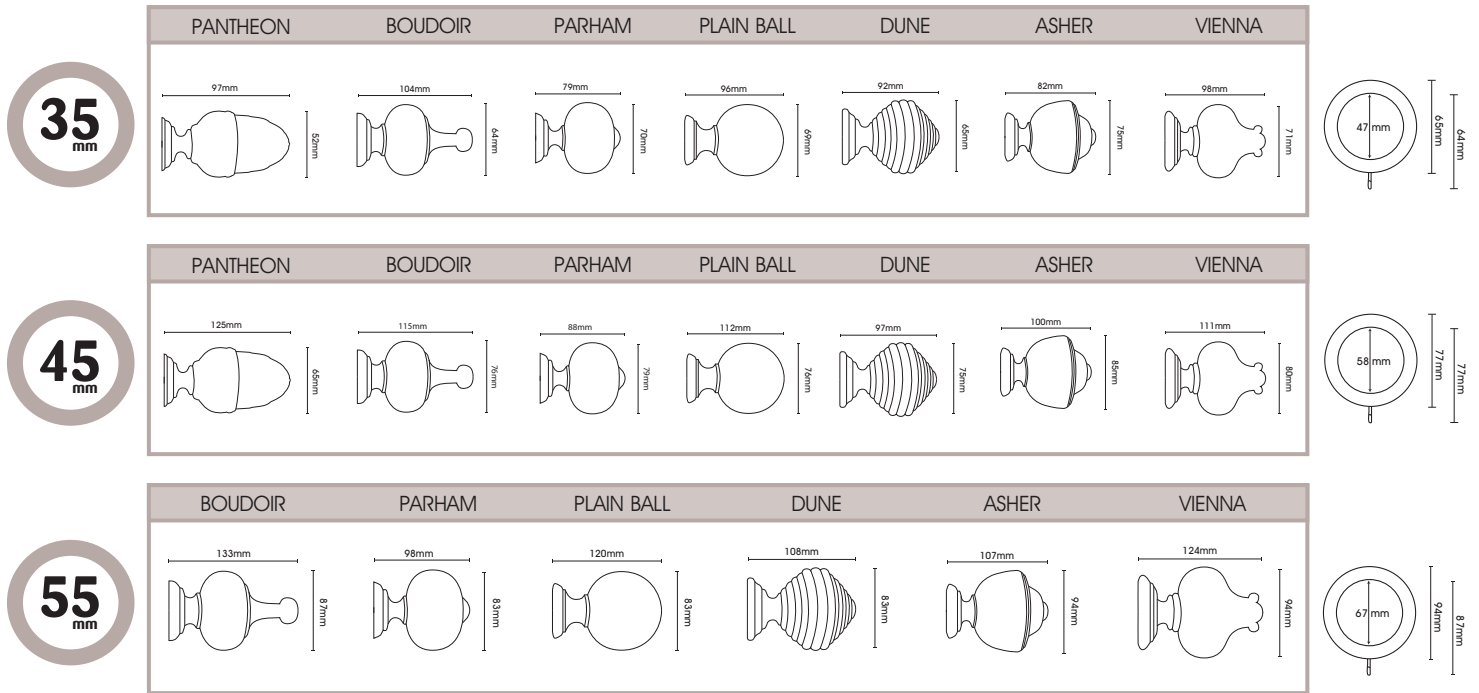

35mm available in pole sizes: 120 | 180 | 300 | 360. 45mm available in pole sizes: 180 | 240 | 300 | 360 | 420.

55mm available in pole sizes: 180 | 240 | 300 | 360 | 420 | 480

Finials

Brackets

Please note: all above dimensions are approximate only

Complete Pole Packs including all fittings and instructions

Poles supplied with finials, brackets and 10 rings per metre. 240cm pole includes a centre bracket.

Poles 300cm and above supplied in 2 pieces and includes a joining screw and centre bracket.

Please note: the pole lengths do not include finials, see diagram below.

Lengths Available:

35mm Poles: 120cm, 180cm, 300cm, 360cm

45mm Poles: 180cm, 240cm, 300cm, 360cm, 420cm

55mm Poles: 180cm, 240cm, 300cm, 360cm, 420cm, 480cm