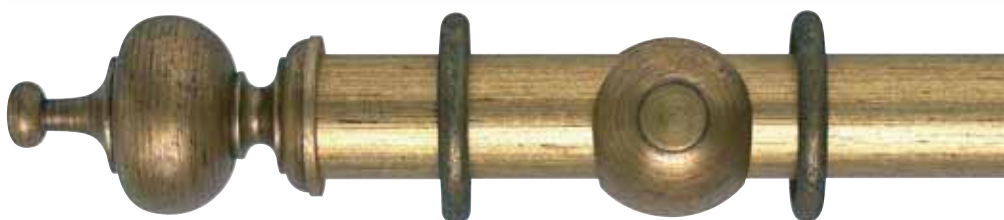

Boudoir Antique Gilt
Typically french in design