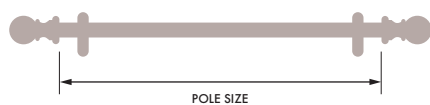

Lengths Available:

35mm Poles: 120cm, 180cm, 300cm, 360cm

45mm Poles: 180cm, 240cm, 300cm, 360cm, 420cm

55mm Poles: 180cm, 240cm, 300cm, 360cm, 420cm, 480cm

— HALLIS HUDSON —

Hallis Hudson Group Ltd, Unit C34, Red Scar Business Park, Preston, Lancashire, PR2 5NN

www.hallishudson.com